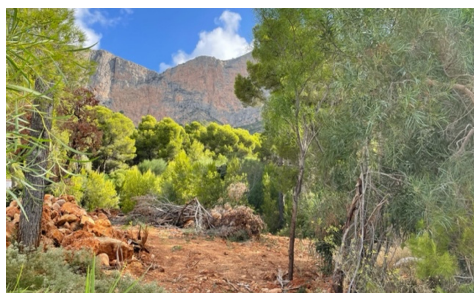

0

0

N/A

3,717m²

N/A

This fully urbanised south facing double plot of 3717m² sits on the edge of the protected Mount Montgo National Park on the lower slopes of this iconic mountain in Jávea. The site has beautiful views across the valley towards the hills of Tarraula. Roads and pavements have been completed and low level street lighting has been installed. All utilities are connected to the plot. This is th...(Ask for More Details!)