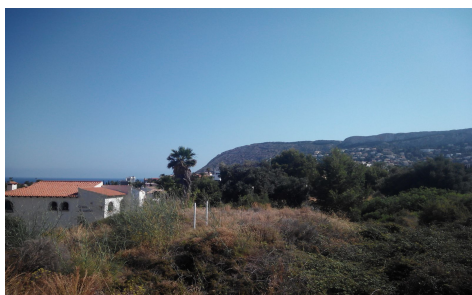

0

0

1,102m²

1,102m²

N/A

An ideal plot of 1102 m² for any business, with easy access from the road and close to Calpe. Good views of the sea and very sunny.