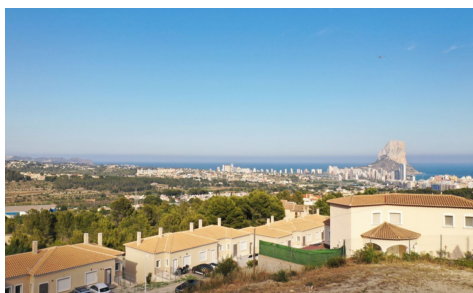

R4286818

Plot Residential Plot in Calpe

€995,000

0

0

6,004m²6,004m²

N/A

6000 m² urban plot with panoramic views of the sea and the Peñon de Ifach. East orientation and 1 kilometer from the center and 2 kilometers from the beach. The plot can be segregated into several plots of a minimum of 800 m² for the construction of single-family homes with a buildable area of 30% of the plot's surface.