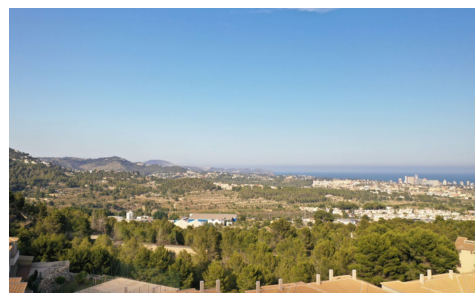

R4286818

Plot Residential Plot in Calpe

€995,000

0

0

6,004m²6,004m²

N/A

6000 m² urban plot with panoramic views of the sea and the Peñon de Ifach. East orientation and 1 kilometer from the center and 2 kilometers from the beach. The plot can be segregated into several plots of a minimum of 800 m² for the construction of single-family homes with a buildable area of 30% of the plot's surface.