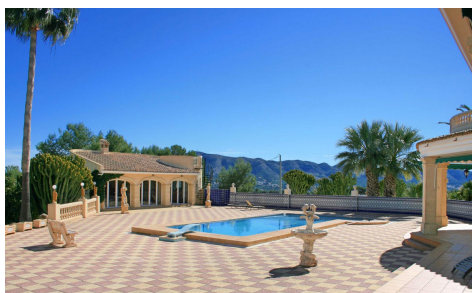

**R4347712**

**House Detached Villa in L'alfÀs Del Pi**
**€2,450,000**

**5**

**4**

**1,000m<sup>2</sup>**

**16,000m<sup>2</sup>**

**N/A**

. This is a fantastic property situated about 1 km from Alfaz del Pi, Altea center approx. 6 km, Albir beach approx. 4 km. and 60 km from Alicante airport. The view is magnificent: the Mediterranean Sea in the east, the skyline of Benidorm in the south, the mountains Sierra Bernia in the north and the highest mountain in the area in the west. The land is divided in a big park and forest....(Ask for More Details!)