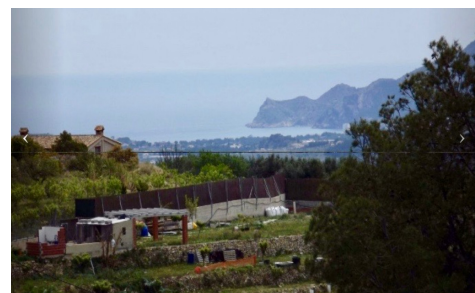

R4819837

Plot Land in Callosa D'en Sarria
€122,000

0

0

N/A

11,000m²

N/A

Soil located in the departure of Onaer in the area of Callosa de Ensarriá very near the village of Bolulla in nature with views to the mountain and the sea. Albir, Altea and surrounding area can be seen from the farm. It has an area of 11000 meters with fruit trees, almond trees and olive trees. He is allowed to build a housing according to the Ordinance of the City Council of the term b...(Ask for More Details!)