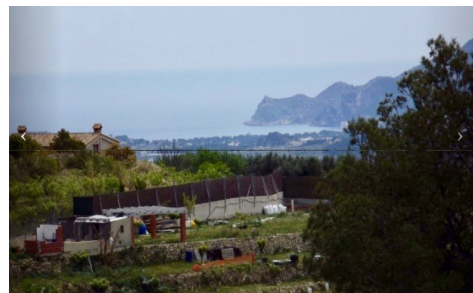

R4819837

Plot Land in Callosa D'en Sarria
€122,000

0

0

N/A

11,000m²

N/A

Soil located in the departure of Onaer in the area of Callosa de Ensarriá very near the village of Bolulla in nature with views to the mountain and the sea. Albir, Altea and surrounding area can be seen from the farm. It has an area of 11000 meters with fruit trees, almond trees and olive trees. He is allowed to build a housing according to the Ordinance of the City Council of the term b...(Ask for More Details!)