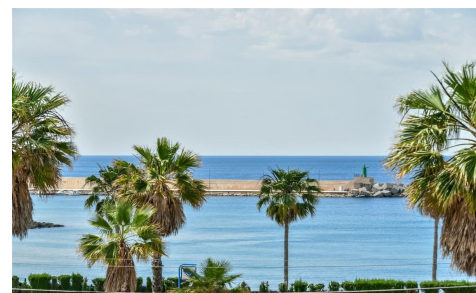

R4411258

Apartment Middle Floor Apartment in Calpe €725,000

3

2

143m²

N/A

N/A

Beautiful large new construction apartment with panoramic sea views 12m from the Arenal Bol beach in Calpe. The apartment has an area of 143m², distributed between large living room with access to the large terrace, open kitchen, 3 bedrooms and 2 bathrooms. The building has been built in 2019. The construction and finishes are of high quality. It has a communal pool and covered parking.