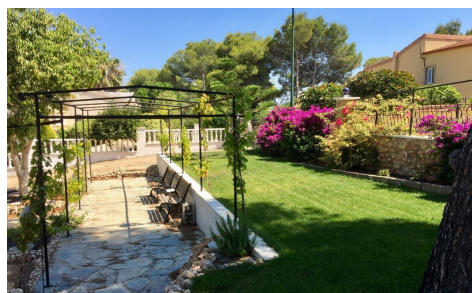

R4318621

Plot Residential Plot in Pilar De La Horadada €160,000

0

0

N/A

1,012m²

N/A

Note: Non Negotiable Price. Located in the sought after Village of Pinar de Campoverde in the old part of the village in an extremely quiet area. This plot has an existing wide entrance gate with perimeter wall and clearly marked boundaries. There is access to mains services, water, electric and sewerage and plenty of space to build a substantial Villa of character with multi car garage ...(Ask for More Details!)