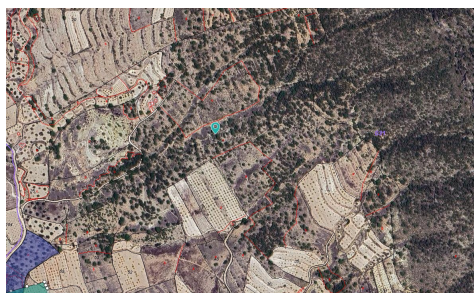

**Plot Land in Mon<sup>3</sup>var - Mon<sup>2</sup>ver**
**€199,995**

**0**

**0**

**N/A**

**189,880m<sup>2</sup>**

**N/A**

Introducing an exceptional opportunity in the heart of rural tranquility! This expansive plot of land covers an impressive 189,880 square meters, offering a vast canvas for various endeavours. With its substantial size, this land holds endless potential for development. Whether you envision crafting a secluded estate amidst the natural landscape, establishing agricultural operations, or p...(Ask for More Details!)