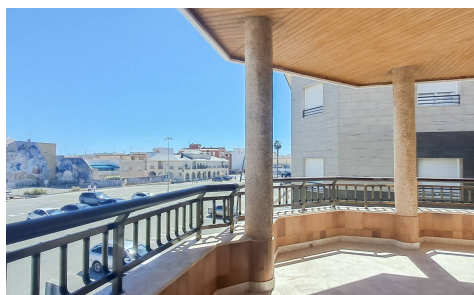

MLSC6651244

**Apartment in San Pedro Del Pinatar****€414,000****6****4****364m²****N/A****N/A**

Discover this spectacular full first-floor apartment of 280 m², located on the prestigious Avenida Emilio Castelar in San Pedro del Pinatar. This special property offers something very rare in today's market: a large, elegant home with complete privacy and generous outdoor space, all in the heart of a town that retains its Spanish soul. Whether you're looking for a full-time residence o...(Ask for More Details!)