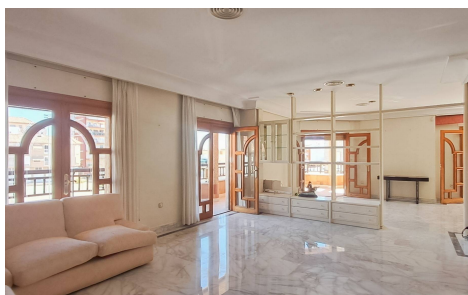

MLSC6651244

**Apartment in San Pedro Del Pinatar****€414,000****6****4****364m²****N/A****N/A**

Discover this spectacular full first-floor apartment of 280 m², located on the prestigious Avenida Emilio Castelar in San Pedro del Pinatar. This special property offers something very rare in today's market: a large, elegant home with complete privacy and generous outdoor space, all in the heart of a town that retains its Spanish soul. Whether you're looking for a full-time residence o...(Ask for More Details!)