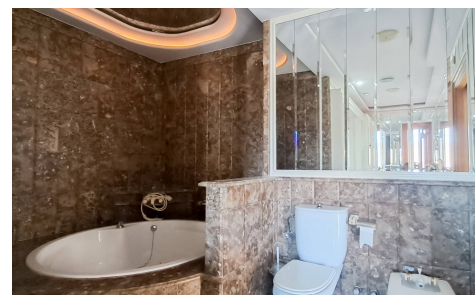

MLSC6651244

**Apartment in San Pedro Del Pinatar****€414,000****6****4****364m²****N/A****N/A**

Discover this spectacular full first-floor apartment of 280 m², located on the prestigious Avenida Emilio Castelar in San Pedro del Pinatar. This special property offers something very rare in today's market: a large, elegant home with complete privacy and generous outdoor space, all in the heart of a town that retains its Spanish soul. Whether you're looking for a full-time residence o...(Ask for More Details!)