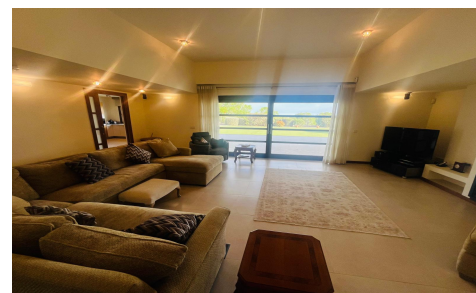

MLSC1747521

Villa in Sucina
€995,000

4

4

360m²

1,387m²

N/A

An exceptional detached villa set on an elevated frontline golf plot with breathtaking views across the course. Designed for luxury and comfort, this spacious home offers generous indoor and outdoor living areas. ****Ground Floor:**** Elegant entrance hall, guest toilet, bright and expansive lounge with fireplace and glass doors opening to the garden and swimming pool, large separate kitchen...(Ask for More Details!)