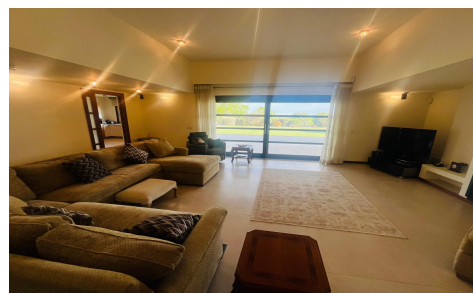

MLSC1747521

Villa in Sucina
€995,000

4

4

360m²

1,387m²

N/A

An exceptional detached villa set on an elevated frontline golf plot with breathtaking views across the course. Designed for luxury and comfort, this spacious home offers generous indoor and outdoor living areas. ****Ground Floor:**** Elegant entrance hall, guest toilet, bright and expansive lounge with fireplace and glass doors opening to the garden and swimming pool, large separate kitchen...(Ask for More Details!)