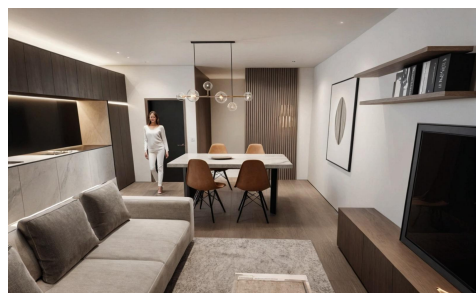

MLSC7682075

Apartment in Torrevieja
€155,000

1

1

65m²

N/A

N/A

I am pleased to exclusively present the new development Edificio Panorama Beach, located at Calle Heraclio No. 26 in Torrevieja, just a few meters from the new shopping center and the seafront promenade. We offer 8 properties (2 per floor): 4 two-bedroom apartments starting from €245,000 Studios starting from €155,000 Ground Floor Studio: €155,000 Two-bedroom apartment: €245,000 First Floor SOLD... (Ask for More Details!)