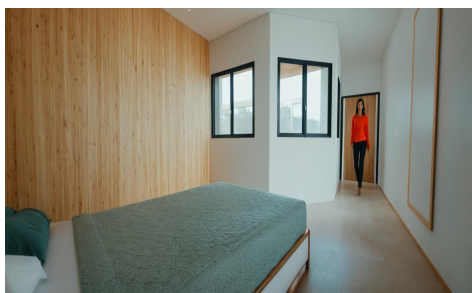

MLSC7682075

Apartment in Torrevieja
€155,000

1

1

65m²

N/A

N/A

I am pleased to exclusively present the new development Edificio Panorama Beach, located at Calle Heraclio No. 26 in Torrevieja, just a few meters from the new shopping center and the seafront promenade. We offer 8 properties (2 per floor): 4 two-bedroom apartments starting from €245,000 Studios starting from €155,000 Ground Floor Studio: €155,000 Two-bedroom apartment: €245,000 First Floor SOLD... (Ask for More Details!)