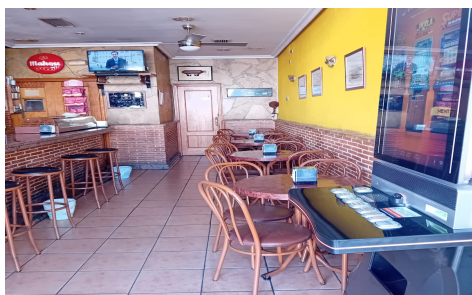

**MLSC1980010**
**commercial in Torrevieja**
**€190,000**

**0**

**1**

**N/A**

**N/A**

**N/A**

Strategic Location Located in the busy heart of Torrevieja, this cafe enjoys excellent visibility and high traffic from residents and tourists. Target Audience Ideal for investors looking for a business with a steady daily flow, a good reputation, and growth potential. It can easily be adapted to include brunch, specialty pastries, smoothies, or events. Premium location in a commercial ar...(Ask for More Details!)