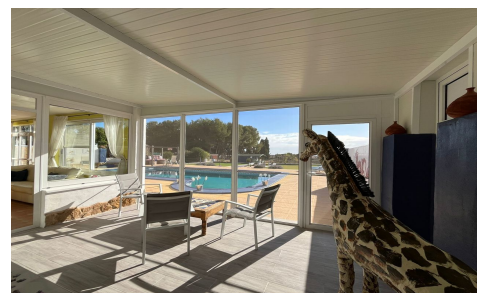

**MLSC8124616**

**Country House in Torre Pacheco**
**€609,500**

**6**

**3**

**368m<sup>2</sup>**

**5,000m<sup>2</sup>**

**N/A**

This unique country house, set on an expansive 5,000 m<sup>2</sup> plot, offers a tranquil retreat with breathtaking views and exceptional amenities. Boasting a generous 368 m<sup>2</sup> build, the property is perfect for those seeking a spacious home with modern comforts in a peaceful rural setting. The main house features a bright and airy American-style kitchen that seamlessly connects to the living and di...(Ask for More Details!)