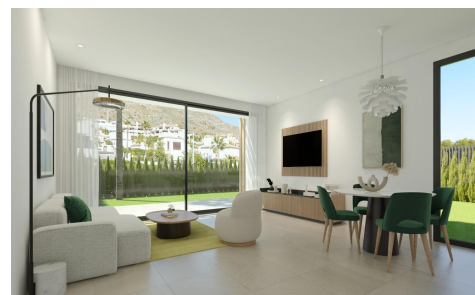

N7870

**Semidetached in Finestrat****€565,000**

3

3

109m<sup>2</sup>179m<sup>2</sup>

NEW BUILD SEMI-DETACHED VILLAS IN FINESTRAT&#13;&#13;New Build residential of townhouses and semi-detached villas in Sierra Cortina, Finestrat.&#13;&#13;All properties will have 3 spacious bedrooms and 3 elegant bathrooms to provide comfort and privacy to its inhabitants. The spacious living-dining room, with its integrated modern kitchen, will be the heart of the house, where family and...(Ask for More Details!)