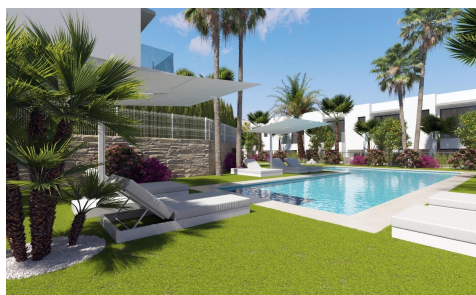

N7870

**Semidetached in Finestrat****€565,000**

3

3

109m<sup>2</sup>179m<sup>2</sup>

NEW BUILD SEMI-DETACHED VILLAS IN FINESTRAT&#13;&#13;New Build residential of townhouses and semi-detached villas in Sierra Cortina, Finestrat.&#13;&#13;All properties will have 3 spacious bedrooms and 3 elegant bathrooms to provide comfort and privacy to its inhabitants. The spacious living-dining room, with its integrated modern kitchen, will be the heart of the house, where family and...(Ask for More Details!)