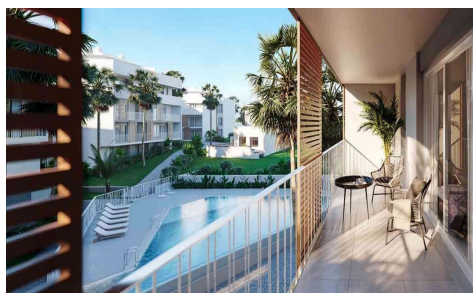

SP0061

Penthouse in Jávea Xàbia
€555,000

3

2

175m²

N/A

NEW RESIDENTIAL IN JAVEA 5 MINUTES FROM THE BEACH, THE PORT AND THE CENTER !!! New residential a few minutes from the beach that consists of 58 homes with 2, 3 and 4 bedrooms distributed on the ground floor with a garden, apartments with terraces on intermediate floors, penthouses and duplexes with large terraces. In addition, all homes will have a garage and storage room. The ...(Ask for More Details!)