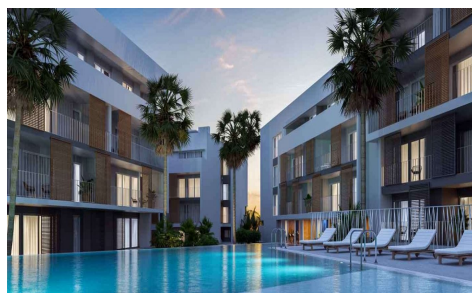

SP0061

Penthouse in Jávea Xàbia
€555,000

3

2

175m²

N/A

NEW RESIDENTIAL IN JAVEA 5 MINUTES FROM THE BEACH, THE PORT AND THE CENTER !!! New residential a few minutes from the beach that consists of 58 homes with 2, 3 and 4 bedrooms distributed on the ground floor with a garden, apartments with terraces on intermediate floors, penthouses and duplexes with large terraces. In addition, all homes will have a garage and storage room. The ...(Ask for More Details!)