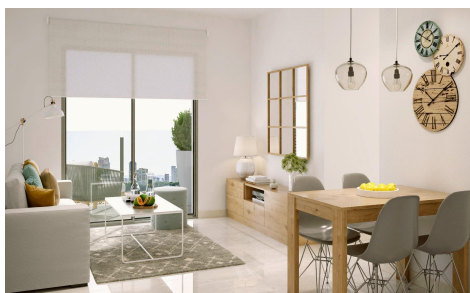

N8500

**Apartment in Torrevieja****€309,000**

3

2

98m²

N/A

New Build Apartments in Torrevieja, Just 150m from Playa del CuraPrime Location in Torrevieja, Close to Beaches and AmenitiesExperience coastal living at its best with these brand-new apartments and penthouses in Torrevieja, located a mere 150 meters from Playa del Cura. These exclusive residences are nestled in a vibrant neighborhood with all essential amenities with...(Ask for More Details!)