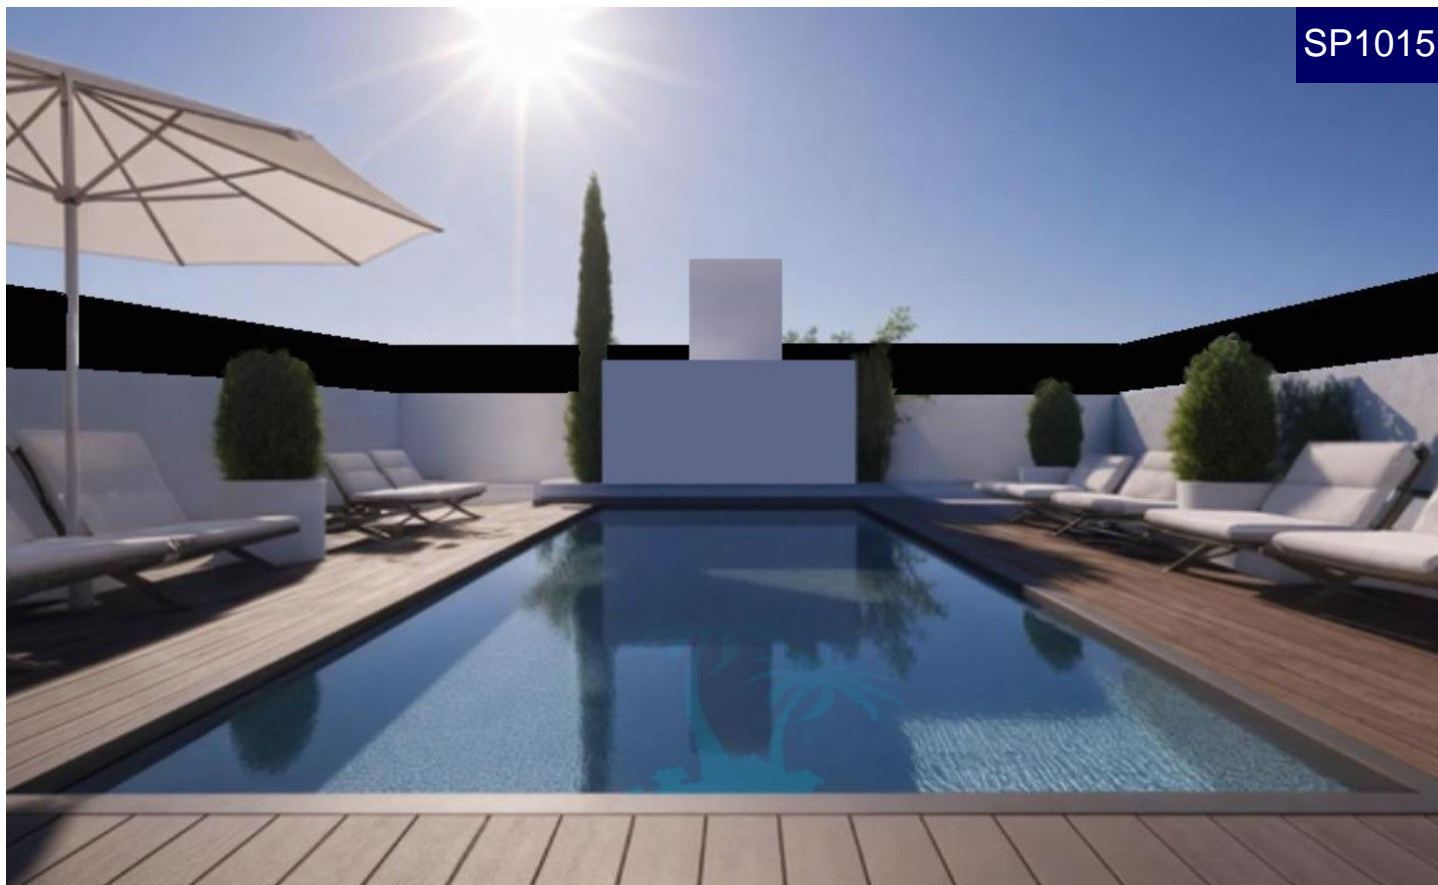

## Bungalow in San Pedro Del Pinatar

**€304,000**

**3**

**2**

**82m<sup>2</sup>**

**N/A**

New Build Bungalows in San Pedro del Pinatar – Luxury and Nature by the Sea&#13;&#13;Prime Location Near Beaches and Nature Reserve&#13;Discover an exclusive residential complex of new build bungalows located in one of the most privileged areas of San Pedro del Pinatar, Murcia. Just 1.8 km from the beaches of the Mediterranean Sea and only 500 metres from the protected Salinas y Arenales...(Ask for More Details!)