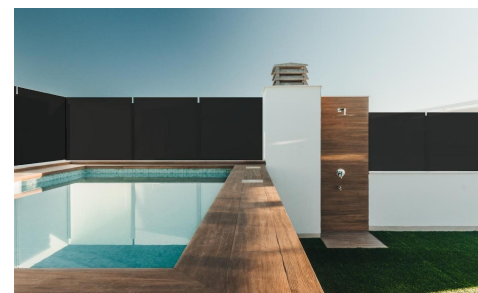

## Bungalow in San Pedro Del Pinatar

**€304,000**

**3**

**2**

**82m<sup>2</sup>**

**N/A**

New Build Bungalows in San Pedro del Pinatar – Luxury and Nature by the Sea&#13;&#13;Prime Location Near Beaches and Nature Reserve&#13;Discover an exclusive residential complex of new build bungalows located in one of the most privileged areas of San Pedro del Pinatar, Murcia. Just 1.8 km from the beaches of the Mediterranean Sea and only 500 metres from the protected Salinas y Arenales...(Ask for More Details!)