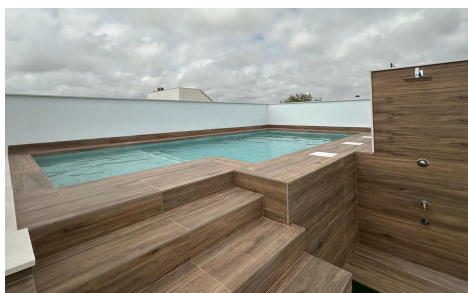

## Bungalow in San Pedro Del Pinatar

**€304,000**

**3**

**2**

**82m<sup>2</sup>**

**N/A**

New Build Bungalows in San Pedro del Pinatar – Luxury and Nature by the Sea&#13;&#13;Prime Location Near Beaches and Nature Reserve&#13;Discover an exclusive residential complex of new build bungalows located in one of the most privileged areas of San Pedro del Pinatar, Murcia. Just 1.8 km from the beaches of the Mediterranean Sea and only 500 metres from the protected Salinas y Arenales...(Ask for More Details!)