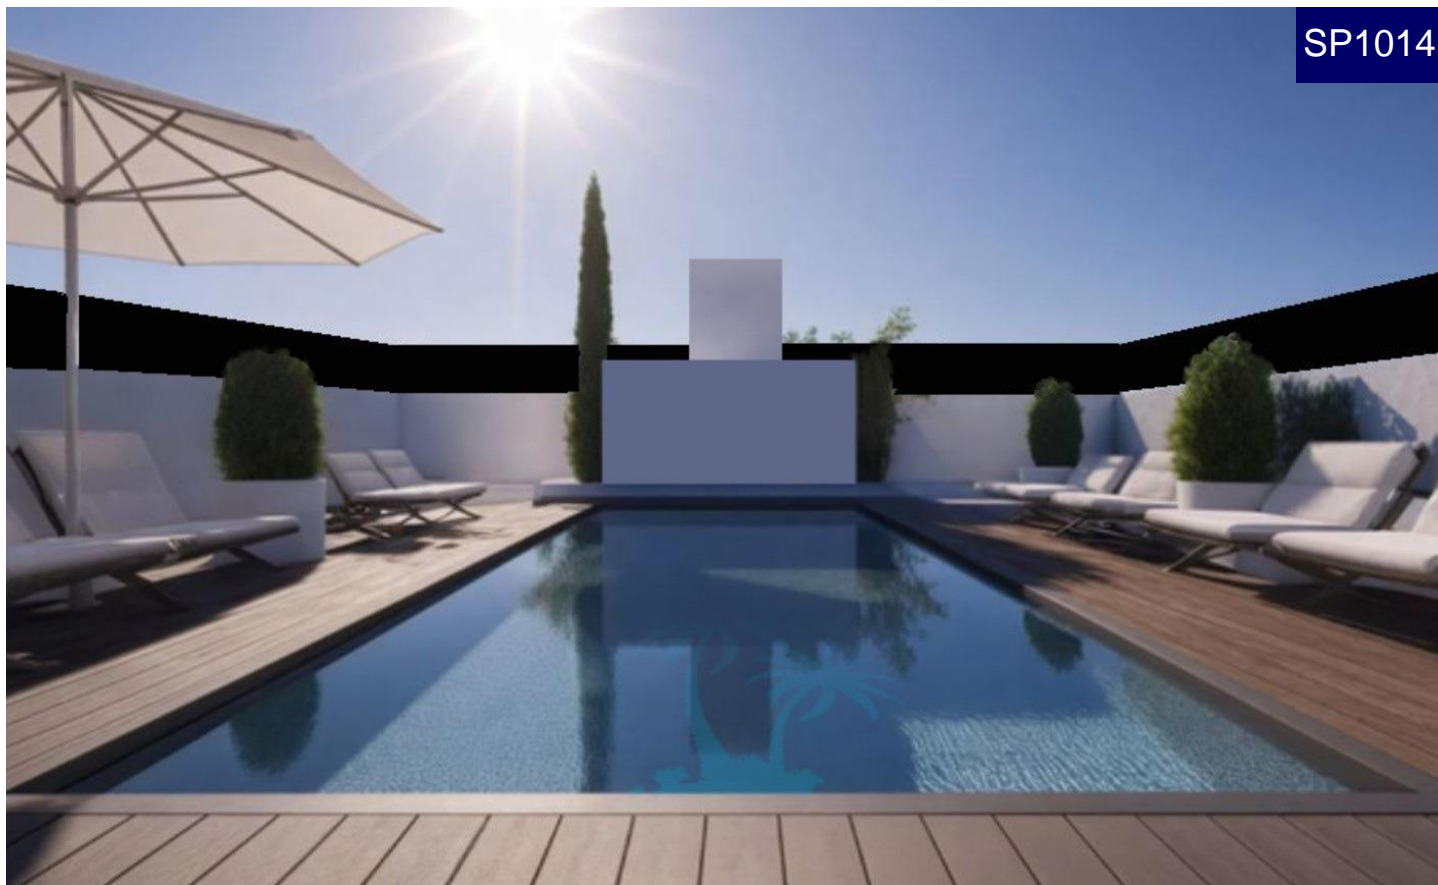

SP1014

Bungalow in San Pedro Del Pinatar

€288,000

2

2

70m²

N/A

New Build Bungalows in San Pedro del Pinatar – Luxury and Nature by the SeaPrime Location Near Beaches and Nature ReserveDiscover an exclusive residential complex of new build bungalows located in one of the most privileged areas of San Pedro del Pinatar, Murcia. Just 1.8 km from the beaches of the Mediterranean Sea and only 500 metres from the protected Salinas y Arenales...(Ask for More Details!)