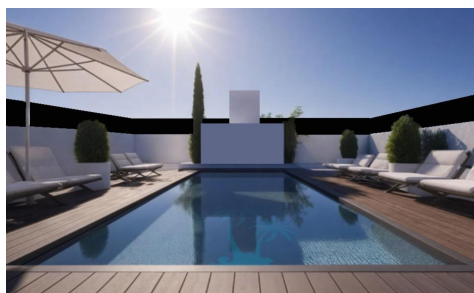

## Ground Floor Bungalow in San Pedro Del Pinatar €298,000

**3**

**2**

**83m<sup>2</sup>**

**21m<sup>2</sup>**

New Build Bungalows in San Pedro del Pinatar – Luxury and Nature by the Sea&#13;&#13;Prime Location Near Beaches and Nature Reserve&#13;Discover an exclusive residential complex of new build bungalows located in one of the most privileged areas of San Pedro del Pinatar, Murcia. Just 1.8 km from the beaches of the Mediterranean Sea and only 500 metres from the protected Salinas y Arenales...(Ask for More Details!)