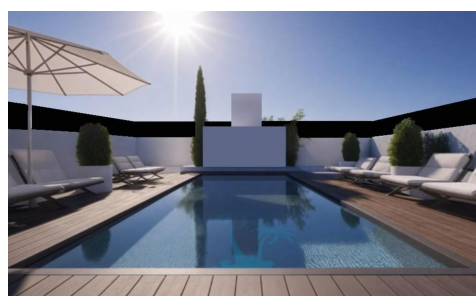

SP1012

Bungalow in San Pedro Del Pinatar

€276,000

2

2

69m²

16m²

New Build Bungalows in San Pedro del Pinatar – Luxury and Nature by the SeaPrime Location Near Beaches and Nature ReserveDiscover an exclusive residential complex of new build bungalows located in one of the most privileged areas of San Pedro del Pinatar, Murcia. Just 1.8 km from the beaches of the Mediterranean Sea and only 500 metres from the protected Salinas y Arenales...(Ask for More Details!)