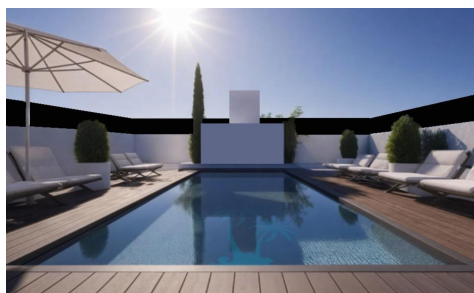

SP1012

Ground Floor Bungalow in San Pedro Del Pinatar €276,000

2

2

69m²

16m²

New Build Bungalows in San Pedro del Pinatar – Luxury and Nature by the SeaPrime Location Near Beaches and Nature ReserveDiscover an exclusive residential complex of new build bungalows located in one of the most privileged areas of San Pedro del Pinatar, Murcia. Just 1.8 km from the beaches of the Mediterranean Sea and only 500 metres from the protected Salinas y Arenales...(Ask for More Details!)