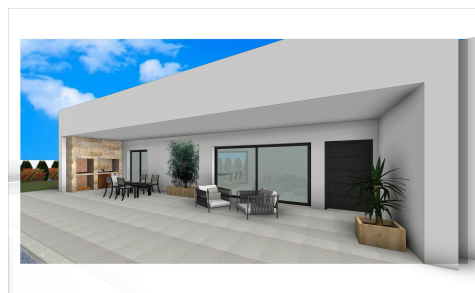

N8933

Villa in Aspe
€409,000

3

2

164m²

13,172m²

Newly built villas located in the municipality of Aspe. Newly built villas with several models to choose from, with 2, 3 or 4 bedrooms, on one or two floors and built with slabs or with a structure: depending on the model and the plot chosen, the exact price will be calculated. All the villas are built on rustic plots of over 10,000 m², of which around 2,500 m² will be ... (Ask for More Details!)