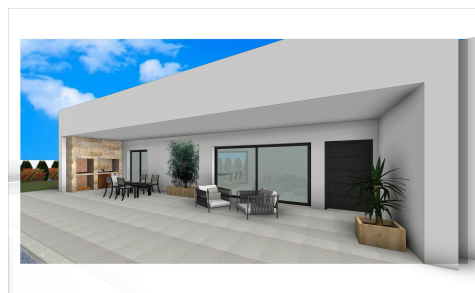

N8933

Villa in Aspe

€460,000

3

2

164m²

13,172m²

Newly built villas located in the municipality of Aspe. Newly built villas with several models to choose from, with 2, 3 or 4 bedrooms, on one or two floors and built with slabs or with a structure: depending on the model and the plot chosen, the exact price will be calculated. All the villas are built on rustic plots of over 10,000 m², of which around 2,500 m² will be ... (Ask for More Details!)