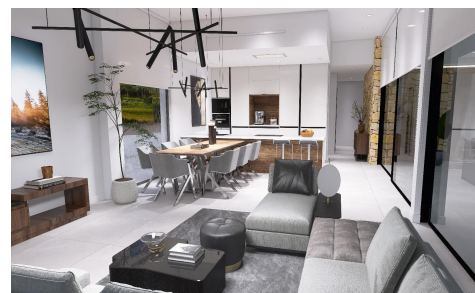

N8932

Villa in Aspe
€586,000

4

3

248m²

13,172m²

Newly built villas located in the municipality of Aspe. Newly built villas with several models to choose from, with 2, 3 or 4 bedrooms, on one or two floors and built with slabs or with a structure: depending on the model and the plot chosen, the exact price will be calculated. All the villas are built on rustic plots of over 10,000 m², of which around 2,500 m² will be ... (Ask for More Details!)