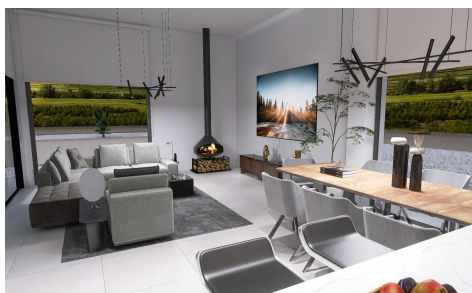

N8932

Villa in Aspe
€586,000

4

3

248m²

13,172m²

Newly built villas located in the municipality of Aspe. Newly built villas with several models to choose from, with 2, 3 or 4 bedrooms, on one or two floors and built with slabs or with a structure: depending on the model and the plot chosen, the exact price will be calculated. All the villas are built on rustic plots of over 10,000 m², of which around 2,500 m² will be ... (Ask for More Details!)