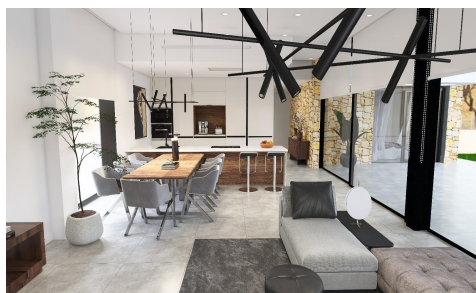

N8932

Villa in Aspe
€586,000

4

3

248m²

13,172m²

Newly built villas located in the municipality of Aspe. Newly built villas with several models to choose from, with 2, 3 or 4 bedrooms, on one or two floors and built with slabs or with a structure: depending on the model and the plot chosen, the exact price will be calculated. All the villas are built on rustic plots of over 10,000 m², of which around 2,500 m² will be ... (Ask for More Details!)