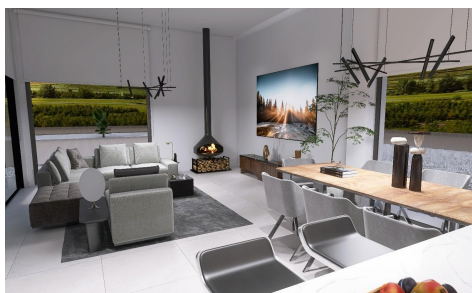

**N8931**

**Villa in Aspe**
**€521,000**

**3**

**3**

**189m<sup>2</sup>**

**13,172m<sup>2</sup>**

Newly built villas located in the municipality of Aspe. Newly built villas with several models to choose from, with 2, 3 or 4 bedrooms, on one or two floors and built with slabs or with a structure: depending on the model and the plot chosen, the exact price will be calculated. All the villas are built on rustic plots of over 10,000 m<sup>2</sup>, of which around 2,500 m<sup>2</sup> will be ... (Ask for More Details!)