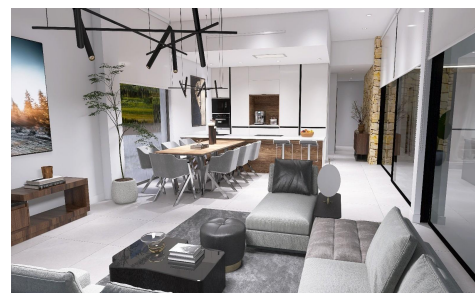

**N8931**

**Villa in Aspe**
**€521,000**

**3**

**3**

**189m<sup>2</sup>**

**13,172m<sup>2</sup>**

Newly built villas located in the municipality of Aspe. Newly built villas with several models to choose from, with 2, 3 or 4 bedrooms, on one or two floors and built with slabs or with a structure: depending on the model and the plot chosen, the exact price will be calculated. All the villas are built on rustic plots of over 10,000 m<sup>2</sup>, of which around 2,500 m<sup>2</sup> will be ... (Ask for More Details!)