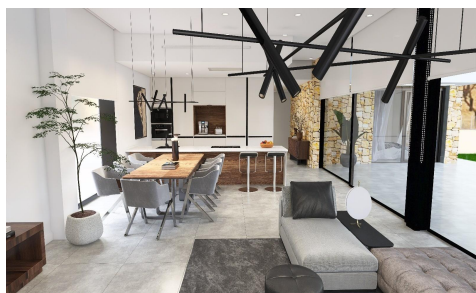

**N8931**

**Villa in Aspe**
**€521,000**

**3**

**3**

**189m<sup>2</sup>**

**13,172m<sup>2</sup>**

Newly built villas located in the municipality of Aspe. Newly built villas with several models to choose from, with 2, 3 or 4 bedrooms, on one or two floors and built with slabs or with a structure: depending on the model and the plot chosen, the exact price will be calculated. All the villas are built on rustic plots of over 10,000 m<sup>2</sup>, of which around 2,500 m<sup>2</sup> will be ... (Ask for More Details!)