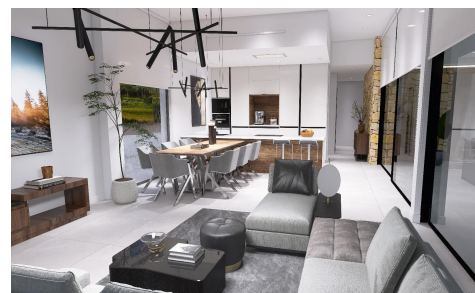

**N8931**
**Villa in Aspe**
**€457,000**

**3**

**3**

**189m<sup>2</sup>**

**13,172m<sup>2</sup>**

Newly built villas located in the municipality of Aspe. Newly built villas with several models to choose from, with 2, 3 or 4 bedrooms, on one or two floors and built with slabs or with a structure: depending on the model and the plot chosen, the exact price will be calculated. All the villas are built on rustic plots of over 10,000 m<sup>2</sup>, of which around 2,500 m<sup>2</sup> will be ... (Ask for More Details!)