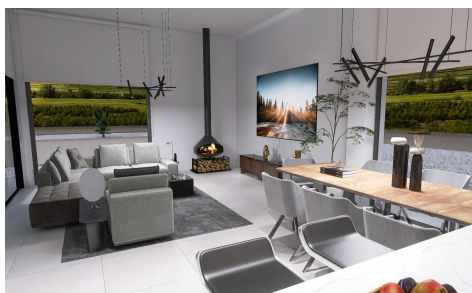

**N8931**
**Villa in Aspe**
**€457,000**

**3**

**3**

**189m<sup>2</sup>**

**13,172m<sup>2</sup>**

Newly built villas located in the municipality of Aspe. Newly built villas with several models to choose from, with 2, 3 or 4 bedrooms, on one or two floors and built with slabs or with a structure: depending on the model and the plot chosen, the exact price will be calculated. All the villas are built on rustic plots of over 10,000 m<sup>2</sup>, of which around 2,500 m<sup>2</sup> will be ... (Ask for More Details!)