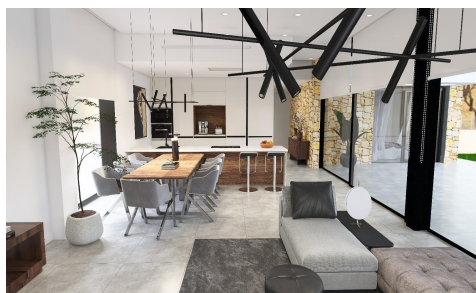

**N8931**
**Villa in Aspe**
**€457,000**

**3**

**3**

**189m<sup>2</sup>**

**13,172m<sup>2</sup>**

Newly built villas located in the municipality of Aspe. Newly built villas with several models to choose from, with 2, 3 or 4 bedrooms, on one or two floors and built with slabs or with a structure: depending on the model and the plot chosen, the exact price will be calculated. All the villas are built on rustic plots of over 10,000 m<sup>2</sup>, of which around 2,500 m<sup>2</sup> will be ... (Ask for More Details!)