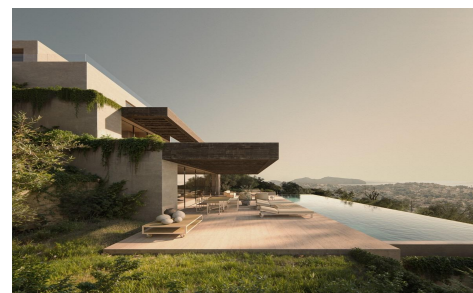

SP1201

Villa in Benissa
€4,250,000

4

6

654m²

1,017m²

NEW BUILD VILLA IN BENISSANew Build villa designed to dialogue with its surroundings and integrate into it.Its structure, based on concrete platforms and wooden pergolas, slides along the natural slope of the land, creating the interior living spaces.Access to the house is through a cassette that offers panoramic views of the surrounding area. Descending to ...(Ask for More Details!)