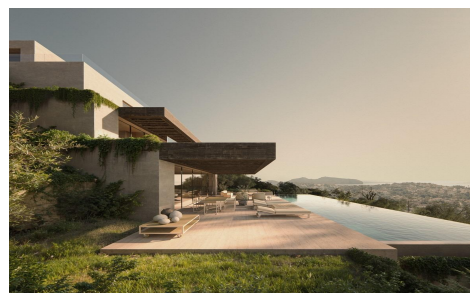

SP1201

Villa in Benissa

€4,250,000

4

6

654m²

1,017m²

NEW BUILD VILLA IN BENISSANew Build villa designed to dialogue with its surroundings and integrate into it.Its structure, based on concrete platforms and wooden pergolas, slides along the natural slope of the land, creating the interior living spaces.Access to the house is through a cassette that offers panoramic views of the surrounding area. Descending to ...(Ask for More Details!)