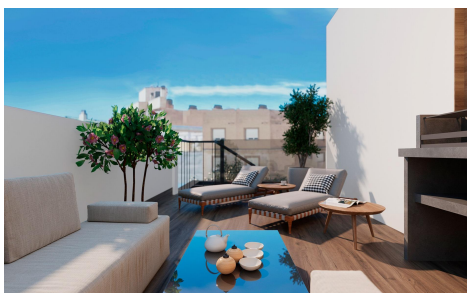

## Penthouse in Torrevieja

**€380,000**

2

1

69m<sup>2</sup>

N/A

Modern Apartments Just 250m from Playa del Cura in Torrevieja&#13;&#13;Exclusive New Development in the Heart of Torrevieja&#13;This exclusive residential project of 12 modern apartments is located just 250 meters from Playa del Cura, one of the most popular beaches in Torrevieja. Designed with a perfect balance of elegance, functionality, and Mediterranean lifestyle, the building offers...(Ask for More Details!)