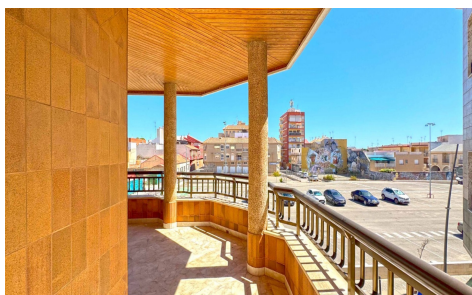

MLSC3735339

**Duplex in San Pedro Del Pinatar**

**€415,000**

6

4

382m<sup>2</sup>

N/A

N/A