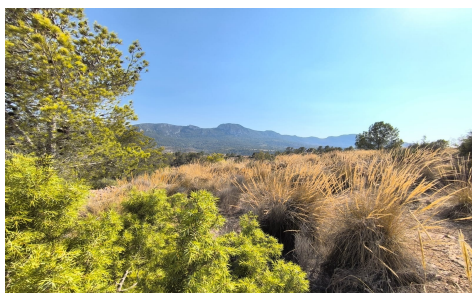

0

0

N/A

33,144m²

N/A

Are you looking to building your own dream in a beautiful setting, surrounded by Mediterranean nature and rocky mountains? Discover our legal building plot of over 33000 m2 near La Romana, Alicante. The property is located in the slope of the mountain, and while the terrain presents a challenge, the beautiful environment means not only that you'll be very unlike to have any neighbours, ...(Ask for More Details!)