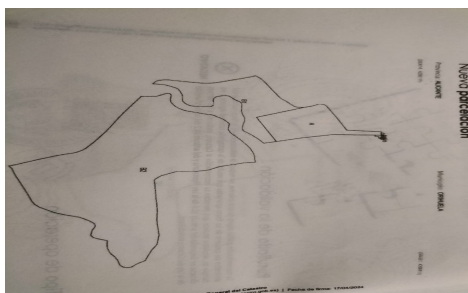

0

0

N/A

87,545m²

N/A

Here we have a plot of land for sale located in San Onofre and El Alcachofar near to Torremendo and close proximity to the border of Murcia. Plot size 87,545 square meters. If you wish to have access to mains electric there is an access point about 500 metres away from the land. The land is registered as Rustic land, allowing the possibility to build a property due to the fact rustic lan...(Ask for More Details!)