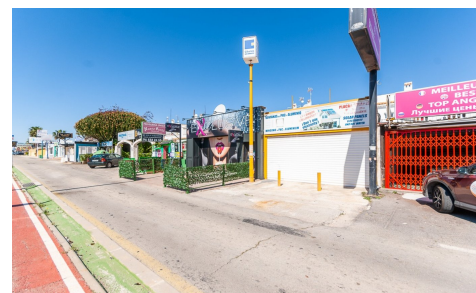

MLSC9689989

commercial in Orihuela Costa
€183,000

0

0

122m²

123m²

N/A

In the La Regia Urbanization, in a commercial area surrounded by bars, restaurants, shops of various kinds and with constant passage of vehicles and people, is this 108 m2 commercial premises. It consists of a large glazed display window, a first area on one level and above it, the rear part with an office division and a bathroom. The premises are in perfect condition and could be perfec...(Ask for More Details!)