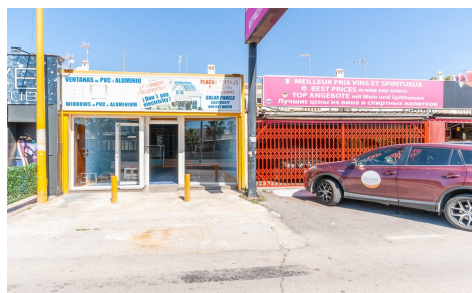

MLSC9689989

commercial in Orihuela Costa
€183,000

0

0

122m²

123m²

N/A

In the La Regia Urbanization, in a commercial area surrounded by bars, restaurants, shops of various kinds and with constant passage of vehicles and people, is this 108 m2 commercial premises. It consists of a large glazed display window, a first area on one level and above it, the rear part with an office division and a bathroom. The premises are in perfect condition and could be perfec...(Ask for More Details!)