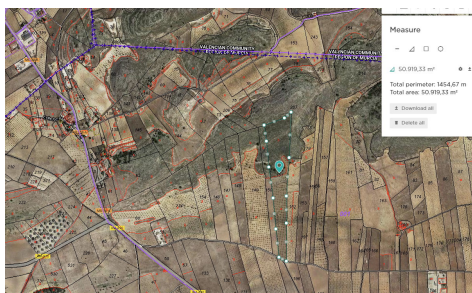

## Land in Abanilla

**€85,995**

**0**

**0**

**N/A**

**50,919m<sup>2</sup>**

**N/A**

This legal building plot is located in Abanilla. The plot has 50.919,33m<sup>2</sup>. You will can build your dream house in Spain, and enjoy the lovely views from this land. We are specialists in the Costa Blanca and Costa Calida specialising in the Alicante and Murcia Inland regions with a particular emphasis on Elda, Pinoso, Aspe, Elche and surrounding areas. We are an established, well known and...(Ask for More Details!)