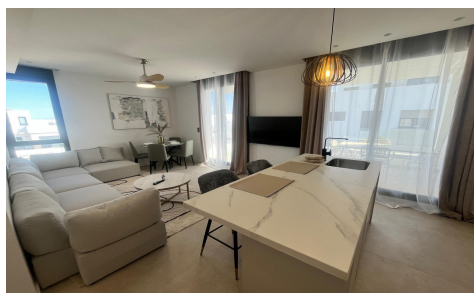

2

2

88m²

N/A

N/A

Introducing the Newest Oasis at Santa Rosalia Lake and Life Resort! We're thrilled to offer this two bedroom apartment in the El Mirador community – a haven of tranquility and luxury, nestled within the lush landscapes of Santa Rosalia Lake and Life Resort. Welcome to the newest development, a private gated community offering unparalleled living experiences for those seeking the epitome ...(Ask for More Details!)