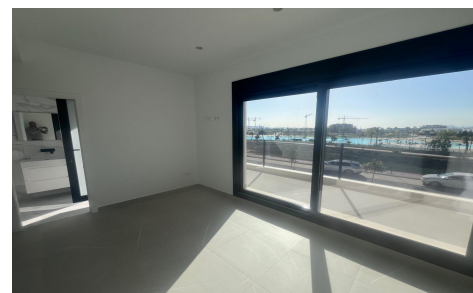

MLSC6686743
Villa in Torre Pacheco
€750,000

3

3

125m²

319m²

N/A

Beautiful resale detached villa in the fabulous Santa Rosalia Lake and Life Resort. The villa is totally enclosed with private gate and driveway and has its own pool. On the ground floor there is an open plan lounge/dining/kitchen area, a double bedroom with sliding glass doors leading out to the garden and an en-suite. Upstairs there are two double bedrooms both with en-suites and acces...(Ask for More Details!)