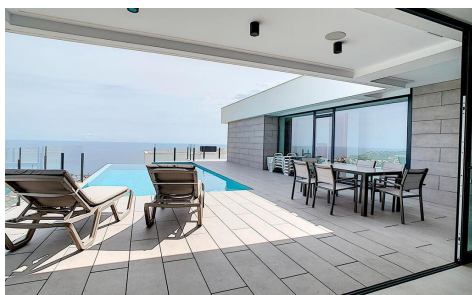

MLSC9488906

**Villa in Cumbre Del Sol****€1,350,000**

4

3

212m<sup>2</sup>909m<sup>2</sup>

N/A

Modern villa with spectacular sea views located in the exclusive residential area of Cumbre del Sol, very close to Moraira and Jávea. The area has all the necessary daily amenities, such as supermarkets, pharmacy, school, sports facilities, and restaurants. The nearby cities of Moraira and Jávea complement the offer of services, making this location an ideal place to live all year round ...(Ask for More Details!)