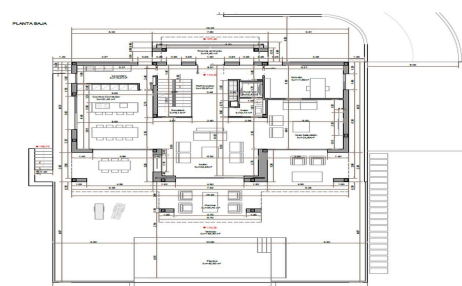

GL001

**detached in Rojales**

**€2,300,000**

5

4

498m<sup>2</sup>

1,723m<sup>2</sup>

Detached in Rojales