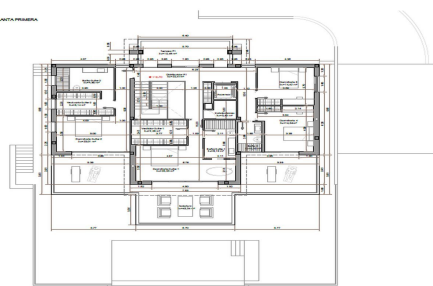

GL001

**detached in Rojales**

**€2,300,000**

5

4

498m<sup>2</sup>

1,723m<sup>2</sup>

Detached in Rojales