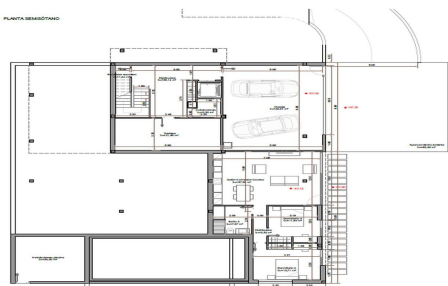

GL001

**detached in Rojales**

**€2,300,000**

5

4

498m<sup>2</sup>

1,723m<sup>2</sup>

Detached in Rojales